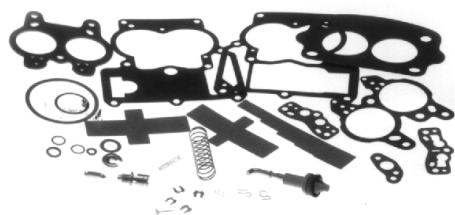

COIL AND RESISTOR

Year	Model or Engine	Service Coil	Model or Engine	Service Coil
1969-70	Atomic Four w/o resistor	18-5435	Atomic Four w/resistor	18-5433
1948-70	12 Volt Ex Super Sabre	18-5435	Super Sabre	18-5433

PARTS FOR CHARGING SYSTEMS

PARTS FOR STARTING SYSTEMS

Year	Model	Volt	Alt. or Gen. No.	Voltage Regulator	Volt	Starter No.	Starter Switch Kit
1961-68	Explorer, Master, Super Six	-	-	-	12	MAU-4046	18-5840
	Unimite Four, Atomic Four, Utility	12	ALE-5202	18-5726	-	-	-
	Four, Blue Jacket Twin	12	ALE-5204S	18-5710	12	MAU-4006, 47	18-5840
		12	ALK-6204	18-5726	12	MBG-4129, 31	18-5840
1955-68	Knight, Tarpon, Marlin, Bullet, Arrow, Bluefin	-	-	-	6	MAU-4046, 47	18-5840
1954-68	OK, OL, Z Superb, Z Series	-	-	-	6	MAU-4046, 47	18-5840
1961-64	11694 Super Sabre V-6	12	1100619, 54	18-5725	12	1107260	18-5804
1955-57	AMS, HCS, LHS	-	-	-	12	MAB-4116	18-5840

18-7070
AP# 3684
CARBURETOR KIT

18-7071
AP# 3620
CARBURETOR KIT

CARBURETOR KITS AND PARTS

Cyl.	Model or Engine	Carb Type and Model	Carb. No.	Sierra Carb. Kit	AP Carb. Kit
6	198(3.3L), 225(3.7L) E	R-2, 2GC	7023081,7025181	18-7070	3684
6	225(3.7L) Eng.	R-1, BC	7024083	18-7071	3620