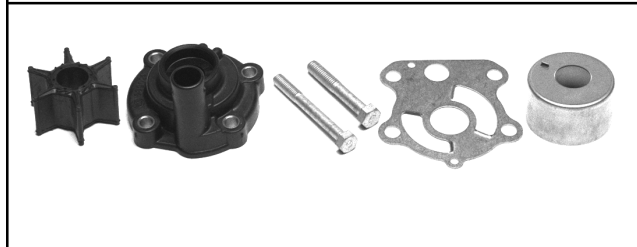

18-3313
WATER PUMP REPAIR KIT
With Housing

Replaces: 6N6-W0078-01-00

— CONTAINS —

Sierra #	Description	O.E. #	Qty.
18-3173	Water Pump Housing	61A-44311-00	1
18-3302	Woodruff Key (6E5)	90280-04M05-00	1
18-3333	Insert Cup	61A-44322-00	1
18-3071	Impeller	6E5-44352-00	1
18-3344	Wear Plate	6E5-44323-00	1
18-0244	Water Pump Gasket	6E5-44315-A0-00	1
18-0256	Bolt	97395-08045-00	4
18-0255	Dowel Pin	93606-12019-00	1
18-7483	O-Ring	93210-37M67-00	1
18-7485	O-Ring	93210-86M38-00	1

18-3370
AP# 2080
WATER PUMP REPAIR KIT
Without Housing

Replaces: 692-W0078-00-00, 692-W0078-01-00,
692-W0078-A0-00

— CONTAINS —

Sierra #	Description	O.E. #	Qty.
18-3301	Woodruff Key (688)	90280-04M04-00	1
18-3341	Wear Plate	688-44323-00	1
18-3070	Impeller	688-44352-03	1
18-0239	Wear Plate to Pump Housing Gasket	688-44315-A0-00	1
18-0240	Wear Plate to Gear Case Mouting Gasket	688-44316-A0-00	1
18-7436	O-Ring	93210-46044-00	1
18-0257	Bolt	97395-08050-00	2

18-3371
AP# 13175
WATER PUMP REPAIR KIT
With Housing

Replaces: 692-W0078-A0-00

— CONTAINS —

Sierra #	Description	O.E. #	Qty.
18-3171	Water Pump Housing	688-44311-01	1
18-3301	Woodruff Key (688)	90280-04M04-00	1
18-3341	Wear Plate	688-44323-00	1
18-3070	Impeller	688-44352-03	1
18-0239	Wear Plate to Pump Housing Gasket	688-44315-A0-00	1
18-0240	Wear Plate to Gear Case Mouting Gasket	688-44316-A0-00	1
18-7436	O-Ring	93210-46044-00	1
18-0257	Bolt	97395-08050-00	2

18-3372
AP# 2081
WATER PUMP REPAIR KIT
Without Housing

Replaces: 6E5-W0078-01-00

— CONTAINS —

Sierra #	Description	O.E. #	Qty.
18-3302	Woodruff Key (6E5)	90280-04M05-00	1
18-3071	Impeller	6E5-44352-00	1
18-3344	Wear Plate	6E5-44323-00	1