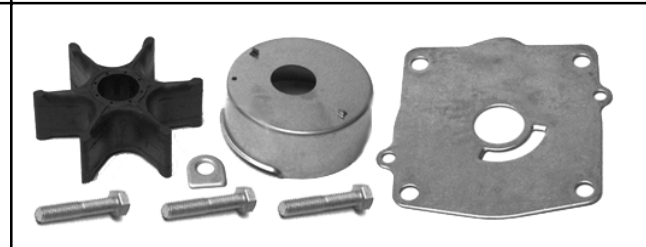

18-3313
WATER PUMP REPAIR KIT
With Housing

Replaces: 6N6-W0078-01-00

— CONTAINS —

Sierra #	Description	O.E. #	Qty.
18-3173	Water Pump Housing	61A-44311-00	1
18-3302	Woodruff Key (6E5)	90280-04M05-00	1
18-3333	Insert Cup	61A-44322-00	1
18-3071	Impeller	6E5-44352-00	1
18-3344	Wear Plate	6E5-44323-00	1
18-0244	Water Pump Gasket	6E5-44315-A0-00	1
18-0256	Bolt	97395-08045-00	4
18-0255	Dowel Pin	93606-12019-00	1
18-7483	O-Ring	93210-37M67-00	1
18-7485	O-Ring	93210-86M38-00	1

18-3370
AP# 2080
WATER PUMP REPAIR KIT
Without Housing

Replaces: 692-W0078-00-00, 692-W0078-01-00,
692-W0078-A0-00

— CONTAINS —

Sierra #	Description	O.E. #	Qty.
18-3301	Woodruff Key (688)	90280-04M04-00	1
18-3341	Wear Plate	688-44323-00	1
18-3070	Impeller	688-44352-03	1
18-0239	Wear Plate to Pump Housing Gasket	688-44315-A0-00	1
18-0240	Wear Plate to Gear Case Mouting Gasket	688-44316-A0-00	1
18-7436	O-Ring	93210-46044-00	1
18-0257	Bolt	97395-08050-00	2

18-3371
AP# 13175
WATER PUMP REPAIR KIT
With Housing

Replaces: 692-W0078-A0-00

— CONTAINS —

Sierra #	Description	O.E. #	Qty.
18-3171	Water Pump Housing	688-44311-01	1
18-3301	Woodruff Key (688)	90280-04M04-00	1
18-3341	Wear Plate	688-44323-00	1
18-3070	Impeller	688-44352-03	1
18-0239	Wear Plate to Pump Housing Gasket	688-44315-A0-00	1
18-0240	Wear Plate to Gear Case Mouting Gasket	688-44316-A0-00	1
18-7436	O-Ring	93210-46044-00	1
18-0257	Bolt	97395-08050-00	2

18-3372
AP# 2081
WATER PUMP REPAIR KIT
Without Housing

Replaces: 6E5-W0078-01-00

— CONTAINS —

Sierra #	Description	O.E. #	Qty.
18-3302	Woodruff Key (6E5)	90280-04M05-00	1
18-3071	Impeller	6E5-44352-00	1
18-3344	Wear Plate	6E5-44323-00	1