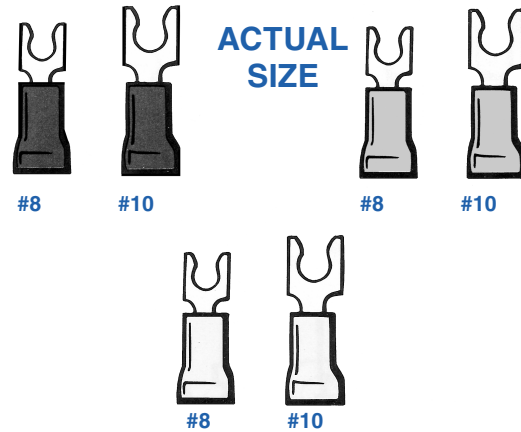

# Quick Disconnects, Bullet, Butt and Spade Terminals

## SPADE LUG TERMINALS

STUD SIZE	WIRE GAUGE	INSUL COLOR	PACKAGE OF 10	100 PACK BOX PART #
8	22-18	Red	<b>EC04093</b>	<b>EC04091</b>
10	22-18	Red	<b>EC04103</b>	<b>EC04101</b>
8	16-14	Blue	<b>EC04213</b>	<b>EC04211</b>
10	16-14	Blue	<b>EC04223</b>	<b>EC04221</b>
8	12-10	Yellow	<b>EC04703</b>	<b>EC04701</b>
10	12-10	Yellow	<b>EC04273</b>	<b>EC04271</b>

## .250 QUICK DISCONNECTS

WIRE TYPE	WIRE GAUGE	INSUL COLOR	VISUAL PACK PART #	QTY	VALUE PACK PART #	QTY	PACKAGE OF 10	100 PACK BOX PART #
Female	22-18	Red	—	—	—	—	<b>EC04053</b>	<b>EC04051</b>
Male	22-18	Red	—	—	—	—	<b>EC04063</b>	<b>EC04061</b>
Female	16-14	Blue	—	—	—	—	<b>EC04153</b>	<b>EC04151</b>
Male	16-14	Blue	—	—	—	—	<b>EC04163</b>	<b>EC04161</b>
Female	12-10	Yellow	—	—	—	—	<b>EC04283</b>	<b>EC04281</b>
Male	12-10	Yellow	—	—	—	—	<b>EC04293</b>	<b>EC04291</b>
Fully Insul. Female	22-18	Red	—	—	—	—	<b>EC04523</b>	<b>EC04521</b>
Fully Insul. Male	22-18	Red	—	—	—	—	—	<b>EC04511</b>
Fully Insul. Female	16-14	Blue	—	—	—	—	<b>EC04503</b>	<b>EC04501</b>
Fully Insul. Male	16-14	Blue	—	—	—	—	<b>EC04493</b>	<b>EC04491</b>
Fully Insul. Set	16-14	Blue	<b>EC01470</b>	1 Set	<b>EC05470</b>	5 Sets	—	—