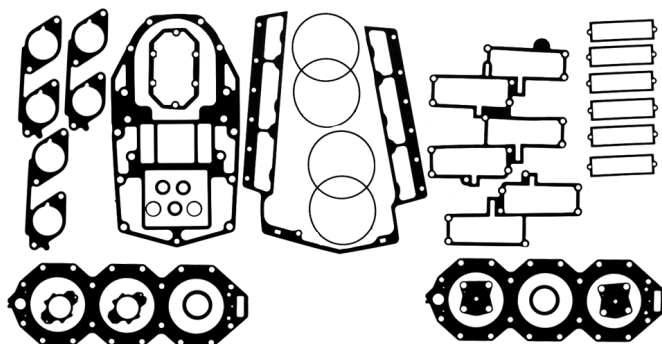

JOHNSON/EVINRUDE (OMC) Gasket Sets

SEE PAGES 101-102 FOR OUR COMPLETE LINE OF GASKET SEALANTS

18-4322
AP# 13298
POWERHEAD GASKET SET
Replaces: 432570

— CONTAINS —

Sierra#	Desc.	O.E.#	Qty.
18-0987	Throttle Body to Manifold Gasket	332319	2
18-0142	Intake Manifold Gasket	328622	1
18-2074	Seal	322575, 339620	1
18-2075	Seal	332942	1
18-0190	Reed Box	332266	4
18-7418	O-Ring	326741	4
18-0155	Rectifier Mtg. Gasket	330412	1
18-3866	Head Gasket	328623, 340115	2
18-0138	Adapter to Powerhead Gasket	328590	1
18-0144	Reed Box	328626	4
18-1221	Retainer	330273	2
18-1219	Grommet	320880	2
18-1222	Thermostat Dia.	394408	2

OUTBOARD

18-4323
AP# 13299
POWERHEAD GASKET SET
Replaces: 436891

— CONTAINS —

Sierra#	Desc.	O.E.#	Qty.
18-0190	Reed Box Gasket	332266	6
18-3839	Head Gasket	334726, 333670	2
18-0161	Lower Manifold Gasket	331532	1
18-0155	Rectifier Mtg. Gasket	330412	1
18-0142	Intake Manifold Gasket	328622	1
18-0987	Throttle Body to Manifold Gasket	332319	3
18-0978	Cover to Base Gasket	331598	1
18-0965	Adapter to Powerhead Gasket	333879	1
18-7418	O-Ring	326741	4
18-2074	Seal	322575, 339620	1
18-2075	Seal	332942	1
18-1222	Thermostat Dia.	394408	2
18-1221	Retainer	330273	2
18-1219	Grommet	320880	2
18-0412	Thermostat Gasket	337068	2

18-4324
AP# 13300
POWERHEAD GASKET SET
Replaces: 390700

— CONTAINS —

Sierra#	Desc.	O.E.#	Qty.
18-0850	Fuel Pump Mtg. Gasket	303615	1
18-0118	Carburetor Gasket	325092	1
18-2876	By-Pass Cover Gasket	307133	2
18-2904	Adapter Plate Gasket	319348	2
18-1225	Plate to Crankcase Gasket	311365	1
18-2957	Head Gasket	307069	1
18-1228	Manifold Gasket	311364	1
18-1229	By-Pass Cover Gasket	304784	2
18-2871	Exhaust Cover Gasket	304762	2